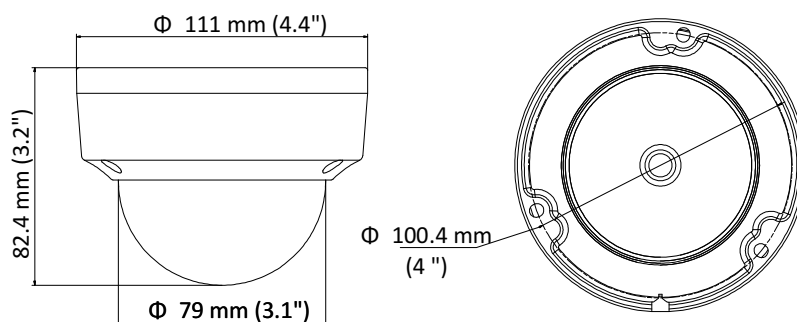

Dimension

Accessories