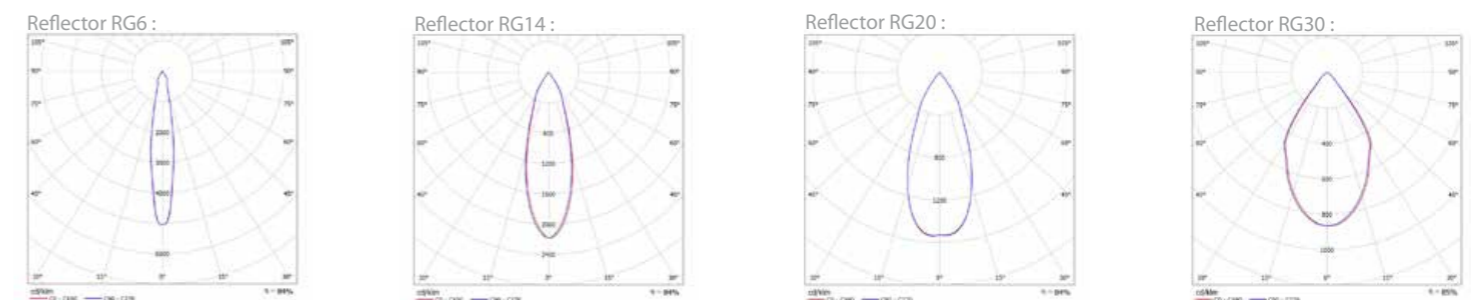

Light distribution curves :

(Ta < 35°C)

Not contractual document