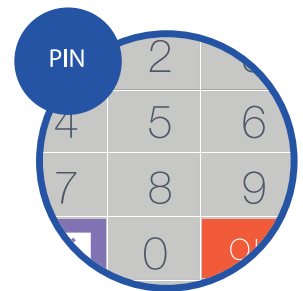

AC-7000

High Performance Multimodal Terminal

Dual Card Reader

Fingerprint

Face Recognition

PIN

Main User Interface

Features

- 
Face Detection and Identification
 - Auto Tilt Camera
- 
Live & Fake Finger Detection
- 
FBI PIV Certified Scanner
 - 21mm(W) x 21mm(H) Sensor Platen Area
- 
5" Touch Color LCD
 - Enhanced Touch Sensitivity

- 
Large Memory Capacity
 - 250,000 Users
 - 250,000 Cards
 - 250,000 Fingers (1:1) / 25,000 Fingers (1:N)
 - 10,000 Faces (1:1) / 2,000 Faces (1:N)
 - 10,000,000 Logs / 20,000 Image Logs
- 
Dual Card Reader Support
 (125Khz Prox & 13.56Mhz Mifare)
- 
TCP/IP, Wi-Fi (Optional), Wiegand, RS-485, RS-232