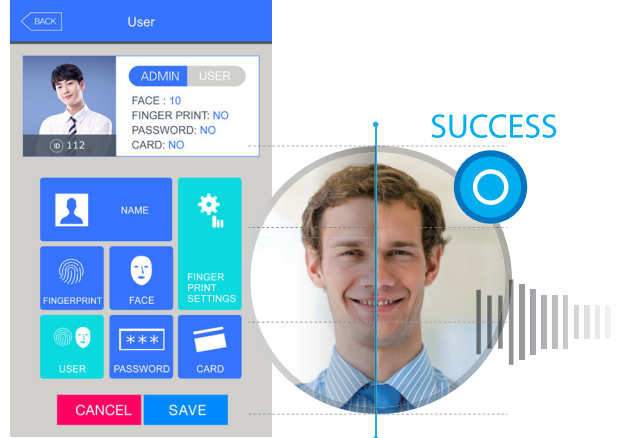

AC-7000

High Performance Multimodal Terminal

Dual Card Reader

Fingerprint

Face Recognition

PIN

Main User Interface

Features

- 
Face Detection and Identification
 - Auto Tilt Camera
- 
Live & Fake Finger Detection
- 
FBI PIV Certified Scanner
 - 21mm(W) x 21mm(H) Sensor Platen Area
- 
5" Touch Color LCD
 - Enhanced Touch Sensitivity