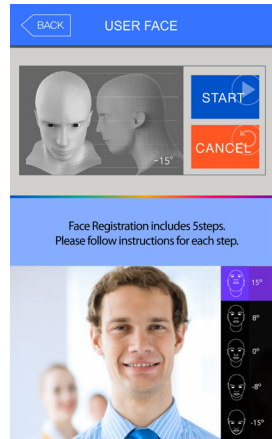

AC-7000

High Performance Multimodal Terminal

Dual Card Reader

Fingerprint

Face Recognition

PIN

Main User Interface

Features

- 
Face Detection and Identification
 - Auto Tilt Camera
- 
Live & Fake Finger Detection
- 
FBI PIV Certified Scanner
 - 21mm(W) x 21mm(H) Sensor Platen Area
- 
5" Touch Color LCD
 - Enhanced Touch Sensitivity