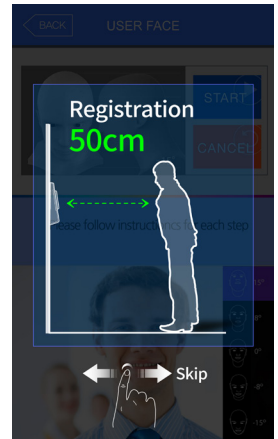

AC-7000

High Performance Multimodal Terminal

Dual Card Reader

Fingerprint

Face Recognition

PIN

Main User Interface

Features

- 
Face Detection and Identification
 - Auto Tilt Camera
- 
Live & Fake Finger Detection
- 
FBI PIV Certified Scanner
 - 21mm(W) x 21mm(H) Sensor Platen Area
- 
5" Touch Color LCD
 - Enhanced Touch Sensitivity