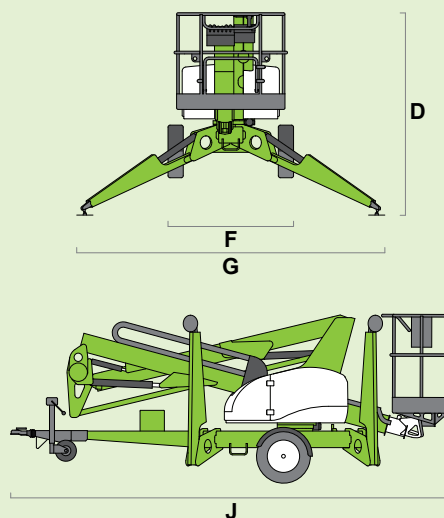

niftylift

150T

(A) 14.7m
48ft 6in

(B) 12.7m
42ft

(C) 7.55m
25ft

225kg
500lbs

1.4m x 0.7m
4ft 7in x 2ft 4in

(D) 2m
6ft 7in

(F) 1.6m
5ft 3in

(G) 3.8m
12ft 6in

(J) 5.55m
18ft 3in

1775kg
3915lbs

niftylift

Chalkdell Drive, Shenley Wood,
Milton Keynes, MK5 6GF
England, United Kingdom
+44 (0)1908 223456
sales@niftylift.com
www.niftylift.com