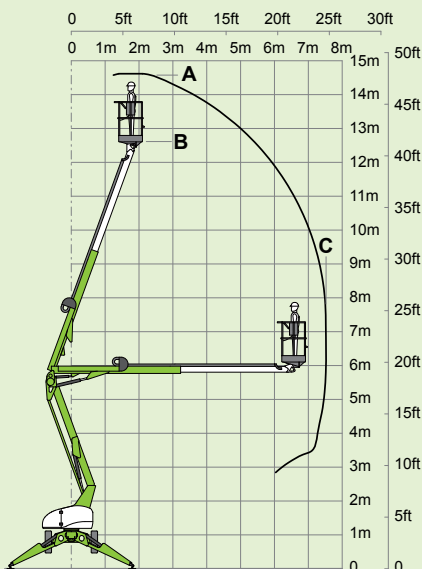

niftylift

150T

(A) 14.7m
48ft 6in

(B) 12.7m
42ft

(C) 7.55m
25ft

225kg
500lbs

1.4m x 0.7m
4ft 7in x 2ft 4in

(D) 2m
6ft 7in

(F) 1.6m
5ft 3in

(G) 3.8m
12ft 6in

(J) 5.55m
18ft 3in

1775kg
3915lbs

niftylift

Chalkdell Drive, Shenley Wood,
Milton Keynes, MK5 6GF
England, United Kingdom
+44 (0)1908 223456
sales@niftylift.com
www.niftylift.com