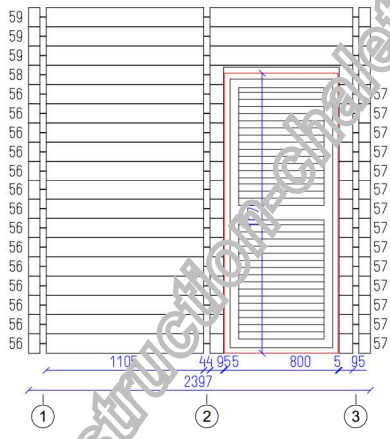

www.stmb-construction-chalets-bois.com

			Alberville Mezzanine	
Wall B			Sheet 8	Of 12