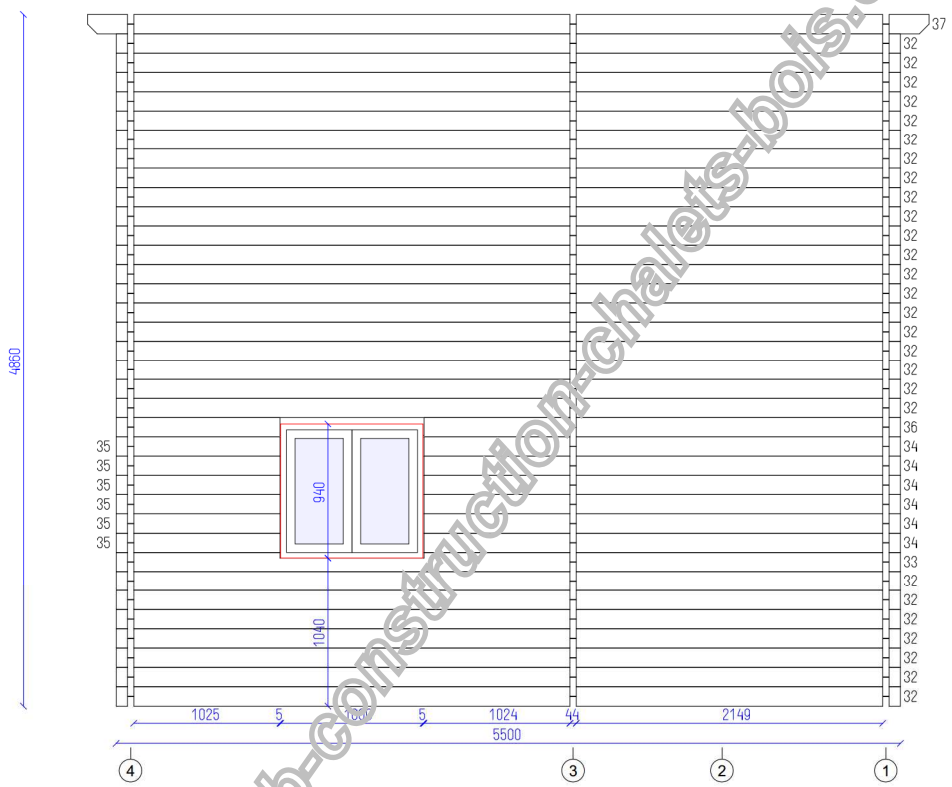

www.stmb-construction-chalets-bois.com

	Albertville Mezzanine	
	Sheet	Of
	1	12

Albertville Mezzanine

Ground plan

Sheet

2

Of

12

			Albertville Mezzanine	
Wall 1		Sheet	Of	
		3	12	

www.stmb-construction-chalets-bois.com

			Albertville Mezzanine	
Wall A			Sheet 4	Of 12

www.stmb-construction-chalets-bois.com

			Albertville Mezzanine	
Wall 4		Sheet	Of	
		5	12	