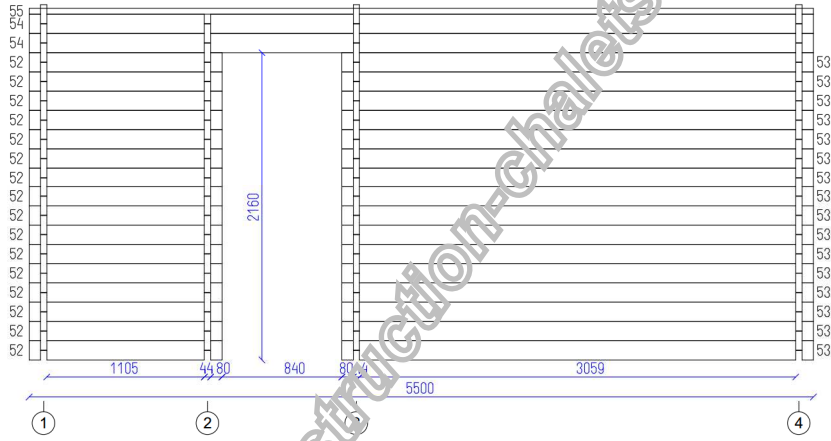

Albertville Mezzanine

Wall D

Sheet

Of

6

12

www.stmb-construction-chalets-bois.com

			Albertville Mezzanine	
Wall C		Sheet	Of	
		7	12	