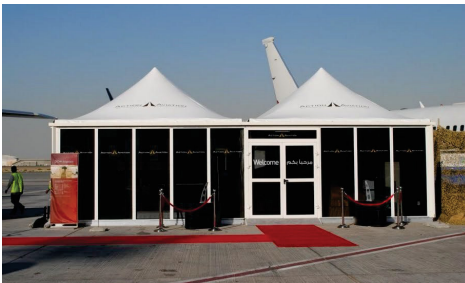

# Profilia

From 9 to 100sqm

Available with high or low roof

Keder profiles from 77 x 56mm to 156 x 78mm