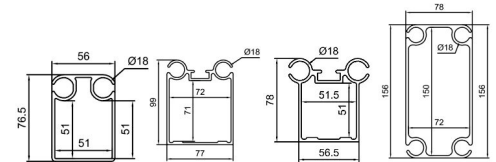

# Profilia

From 9 to 100sqm

Available with high or low roof

Keder profiles from 77 x 56mm to 156 x 78mm

## TECHNICAL DESCRIPTION

Model	MS - 3	MS - 4	MS - 5	MS - 6	MS - 3H	MS - 4H	MS - 5H	MS - 6H	MS - 8H	MS - 10H
Shape	Square									
Surface (sqm)	9	16	25	36	9	16	25	36	64	100
A (m)	3m	4m	5m	6m	3m	4m	5m	6m	8m	10m
B (m)	2.00	2.40	2.40	2.40	2.20	2.40	2.40	2.40	2.40	2.40
C (m)	3.00	3.80	4.20	4.80	3.85	4.65	5.00	5.55	6.40	7.30
Profile	77 x 56 x 2.5mm	100 x 78 x 2.5mm			77 x 56 x 2.5mm	100 x 78 x 2.5mm			156 x 78 x 3mm	156 x 78 x 3mm
Stakes	Ø 25 x 600mm									