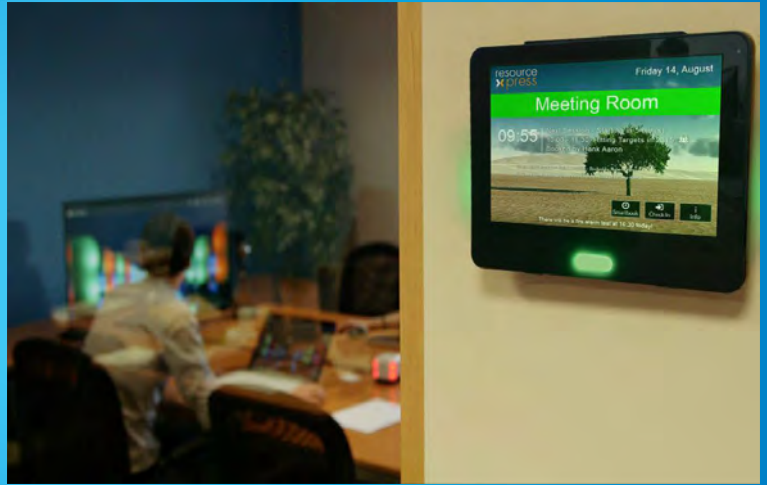

Aura

INTERACTIVE DIGITAL
SIGNAGE FOR ROOMS
& RESOURCES WITH
INTEGRATED LED'S &
RFID AUTHENTICATION

Room availability made simple

Introducing the comprehensive, 10.1"
Android based meeting room screen

Provides clear indication of room status and availability with on screen indicators and LED front/side lights

Android based OS

10.1", 1280 x 800 resolution capacitive touch screen with the ability to instantly book the room—no more meeting room confusion and arguments

Supports use of NFC/Mifare/FeliCa cards for optional authenticated interactions

Wireless interface (Wi-Fi) - 802.11 b/g/n

Aura

INTERACTIVE DIGITAL SIGNAGE
FOR ROOMS AND RESOURCES

Delivering a professional workplace image plus significant improvements in room and resource efficiency

Features

- Provides a clear indication of room status and availability - no more meeting room confusion and arguments!
- Interactive mode provides instant local room booking, reservation extend and room check-out for true usage reporting
- Optional auto-release/check-in mode deals with the problem of no-shows, freeing up room for others to use
- Works with MS Outlook/Exchange 2010, 2013, IBM (Lotus) Notes, MS Office 365, Google Calendars and a wide range of web enabled resource booking systems
- Supports optional authenticated access
- Centrally managed by server so fully scalable for enterprise wide solutions
- Standard ResourceXpress features include;
 - Message streamer
 - Fully customisable screens
 - Interactive pop-up floor plans
 - On demand second language option
 - Basic digital signage mode