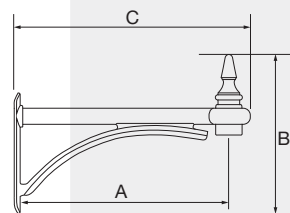

## AN ABSOLUTE MUST

Made of cast aluminium and protected by polyester paint, Lycos combines technical and original decorative elements. Simple but beautifully crafted, its characteristic design makes it a best-seller, while its decorative tip becomes a finishing accessory for other brackets. Available in a post-top version, set against a mast or wall-mounted, for post-top luminaires (3/4" BSPT male coupling) or suspended luminaires (3/4" BSPT female coupling).

# CONSOLE EN FONTE D'ALUMINIUM / CAST ALUMINIUM BRACKET

LYCOS

LYCOS 2 FEUX / 2 LIGHTS

MURALE / WALL-MOUNTED

CONTRE POTEAU / AGAINST A POST

DIMENSIONS (mm) / DIMENSION (mm)		LYCOS			
A (Saillie / Overhanging)	Réf. / Ref.	650	65	1000	100
B	Murale / Wall-mounted		560		560
	Sur mât / Post-top		595		595
C	Murale / Wall-mounted		710		1100
	Sur mât / Post-top		660		1060
D	Murale / Wall-mounted		340		340
	Sur mât / Post-top		200		200
E	Murale / Wall-mounted		315		315
	Contre poteau / Against a post		315		
F	Murale / Murale		260		260
	Contre poteau / Against a post		270		