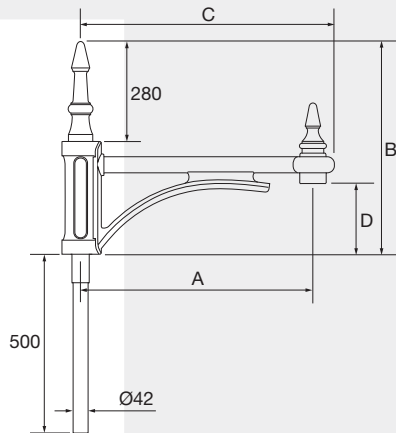

## AN ABSOLUTE MUST

Made of cast aluminium and protected by polyester paint, Lycos combines technical and original decorative elements. Simple but beautifully crafted, its characteristic design makes it a best-seller, while its decorative tip becomes a finishing accessory for other brackets. Available in a post-top version, set against a mast or wall-mounted, for post-top luminaires (3/4" BSPT male coupling) or suspended luminaires (3/4" BSPT female coupling).

# CONSOLE EN FONTE D'ALUMINIUM / CAST ALUMINIUM BRACKET

LYCOS

LYCOS 2 FEUX / 2 LIGHTS

MURALE / WALL-MOUNTED

CONTRE POTEAU / AGAINST A POST

DIMENSIONS (mm) / DIMENSION (mm)		LYCOS			
A (Saillie / Overhanging)	Réf. / Ref.	650	65	1000	100
B	Murale / Wall-mounted		560		560
	Sur mât / Post-top		595		595
C	Murale / Wall-mounted		710		1100
	Sur mât / Post-top		660		1060
D	Murale / Wall-mounted		340		340
	Sur mât / Post-top		200		200
E	Murale / Wall-mounted		315		315
	Contre poteau / Against a post		315		
F	Murale / Murale		260		260
	Contre poteau / Against a post		270		