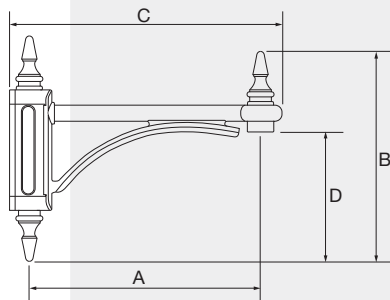

## AN ABSOLUTE MUST

Made of cast aluminium and protected by polyester paint, Lycos combines technical and original decorative elements. Simple but beautifully crafted, its characteristic design makes it a best-seller, while its decorative tip becomes a finishing accessory for other brackets. Available in a post-top version, set against a mast or wall-mounted, for post-top luminaires (3/4" BSPT male coupling) or suspended luminaires (3/4" BSPT female coupling).

# CONSOLE EN FONTE D'ALUMINIUM / CAST ALUMINIUM BRACKET

LYCOS

LYCOS 2 FEUX / 2 LIGHTS

MURALE / WALL-MOUNTED

CONTRE POTEAU / AGAINST A POST

DIMENSIONS (mm) / DIMENSION (mm)		LYCOS			
A (Saillie / Overhanging)	Réf. / Ref.	650	65	1000	100
B	Murale / Wall-mounted		560		560
	Sur mât / Post-top		595		595
C	Murale / Wall-mounted		710		1100
	Sur mât / Post-top		660		1060
D	Murale / Wall-mounted		340		340
	Sur mât / Post-top		200		200
E	Murale / Wall-mounted		315		315
	Contre poteau / Against a post		315		
F	Murale / Murale		260		260
	Contre poteau / Against a post		270		