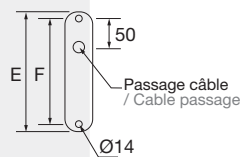

# CONSOLE EN FONTE D'ALUMINIUM / CAST ALUMINIUM BRACKET

LYCOS

LYCOS 2 FEUX / 2 LIGHTS

MURALE / WALL-MOUNTED

CONTRE POTEAU / AGAINST A POST

DIMENSIONS (mm) / DIMENSION (mm)		LYCOS			
A (Saillie / Overhanging)	Réf. / Ref.	650	65	1000	100
B	Murale / Wall-mounted		560		560
	Sur mât / Post-top		595		595
C	Murale / Wall-mounted		710		1100
	Sur mât / Post-top		660		1060
D	Murale / Wall-mounted		340		340
	Sur mât / Post-top		200		200
E	Murale / Wall-mounted		315		315
	Contre poteau / Against a post		315		
F	Murale / Murale		260		260
	Contre poteau / Against a post		270		