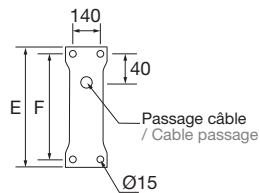

## AN ABSOLUTE MUST

Made of cast aluminium and protected by polyester paint, Lycos combines technical and original decorative elements. Simple but beautifully crafted, its characteristic design makes it a best-seller, while its decorative tip becomes a finishing accessory for other brackets. Available in a post-top version, set against a mast or wall-mounted, for post-top luminaires (3/4" BSPT male coupling) or suspended luminaires (3/4" BSPT female coupling).

# CONSOLE EN FONTE D'ALUMINIUM / CAST ALUMINIUM BRACKET

LYCOS

LYCOS 2 FEUX / 2 LIGHTS

MURALE / WALL-MOUNTED

CONTRE POTEAU / AGAINST A POST

DIMENSIONS (mm) / DIMENSION (mm)		LYCOS			
A (Saillie / Overhanging)	Réf. / Ref.	650	65	1000	100
B	Murale / Wall-mounted		560		560
	Sur mât / Post-top		595		595
C	Murale / Wall-mounted		710		1100
	Sur mât / Post-top		660		1060
D	Murale / Wall-mounted		340		340
	Sur mât / Post-top		200		200
E	Murale / Wall-mounted		315		315
	Contre poteau / Against a post		315		
F	Murale / Murale		260		260
	Contre poteau / Against a post		270		