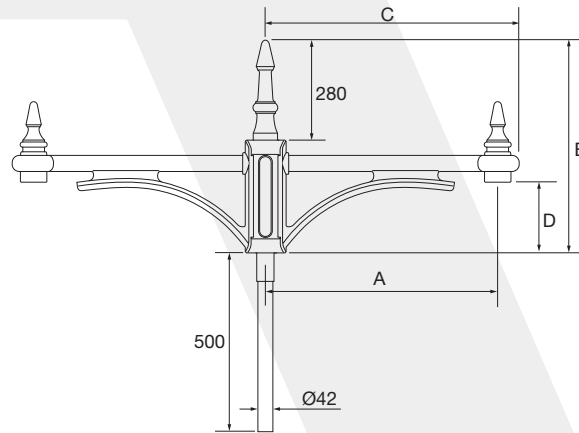

## AN ABSOLUTE MUST

Made of cast aluminium and protected by polyester paint, Lycos combines technical and original decorative elements. Simple but beautifully crafted, its characteristic design makes it a best-seller, while its decorative tip becomes a finishing accessory for other brackets. Available in a post-top version, set against a mast or wall-mounted, for post-top luminaires (3/4" BSPT male coupling) or suspended luminaires (3/4" BSPT female coupling).

# CONSOLE EN FONTE D'ALUMINIUM / CAST ALUMINIUM BRACKET

LYCOS

LYCOS 2 FEUX / 2 LIGHTS

MURALE / WALL-MOUNTED

CONTRE POTEAU / AGAINST A POST

DIMENSIONS (mm) / DIMENSION (mm)		LYCOS			
A (Saillie / Overhanging)	Réf. / Ref.	650	65	1000	100
B	Murale / Wall-mounted		560		560
	Sur mât / Post-top		595		595
C	Murale / Wall-mounted		710		1100
	Sur mât / Post-top		660		1060
D	Murale / Wall-mounted		340		340
	Sur mât / Post-top		200		200
E	Murale / Wall-mounted		315		315
	Contre poteau / Against a post		315		
F	Murale / Murale		260		260
	Contre poteau / Against a post		270		