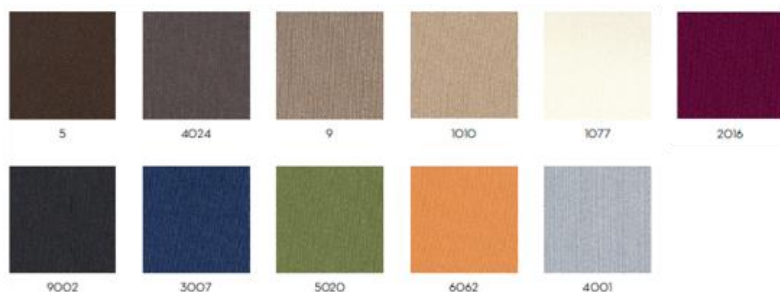

NUANCIER COMPLET SUR DEMANDE