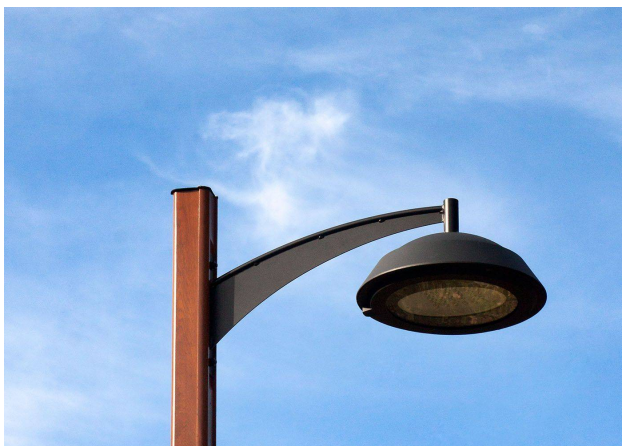

Console murale en acier S-235-JR galvanisé, coloris noir microtexturé.

| Ref. | A | B | Salida/Sortida/Sortie/Spigot | Modelo |
|----------|-----|------------|---|--------|
| IRCAM73 | 820 | Ø60x2 | Top | 1 |
| IRCAM73H | 850 | Ø60x3 | Horizontal/Horizonta/Horizontale/Horizontal | 2 |
| IRCAM73V | 810 | 3xM10/120° | Suspendida/Suspesa/Suspendue/Suspended/3 | |