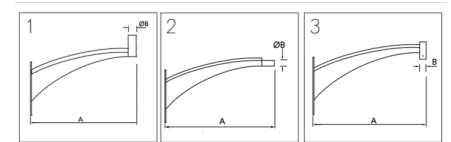

Console murale en acier S-235-JR galvanisé, coloris noir microtexturé.

| Ref. | A | B | Salida/Sortida/Sortie/Spigot | Modelo |
|----------|-----|------------|---|--------|
| IRCAM73 | 820 | Ø60x2 | Top | 1 |
| IRCAM73H | 850 | Ø60x3 | Horizontal/Horizonta/Horizontale/Horizontal | 2 |
| IRCAM73V | 810 | 3xM10/120° | Suspendida/Suspesa/Suspendue/Suspended/3 | |